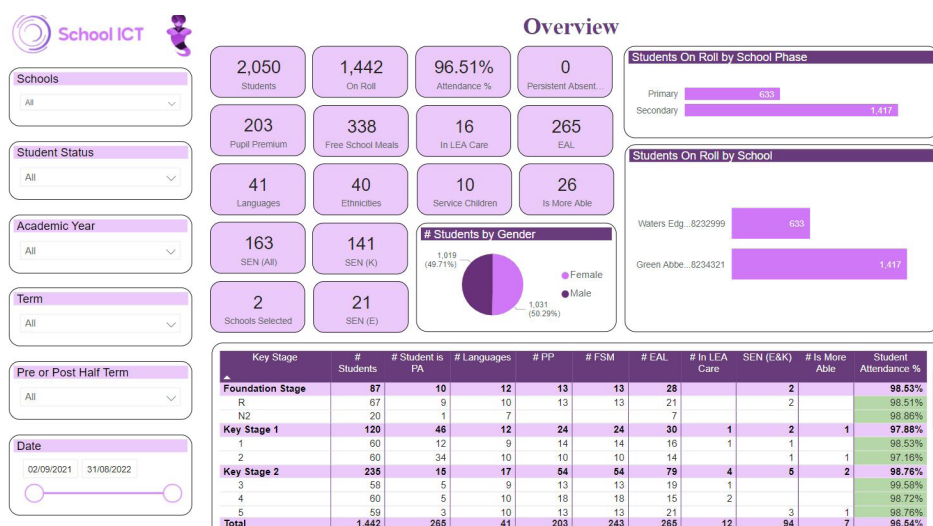

Solutions delivered through Microsoft Power BI. Reports designed with Ofsted in mind.

Bringing your MIS data to life...

Reports designed to help you to: -

- **Save valuable time** - creating solutions which are easy to use and ready to view
- **Develop reports to transform your data** - into meaningful, visually rich presentations
- **Create Module specific reports** - to enhance reporting on specific areas e.g. Attendance, Behaviour, SEN or Staff
- **Health-check the data recorded**
- **MAT level reporting and dashboards**

Overview Dashboard Example:

Working with your school or trust, our dedicated Power BI Consultant will work with you to create bespoke dashboards, tailored specifically to your establishments needs.

For more information please contact us